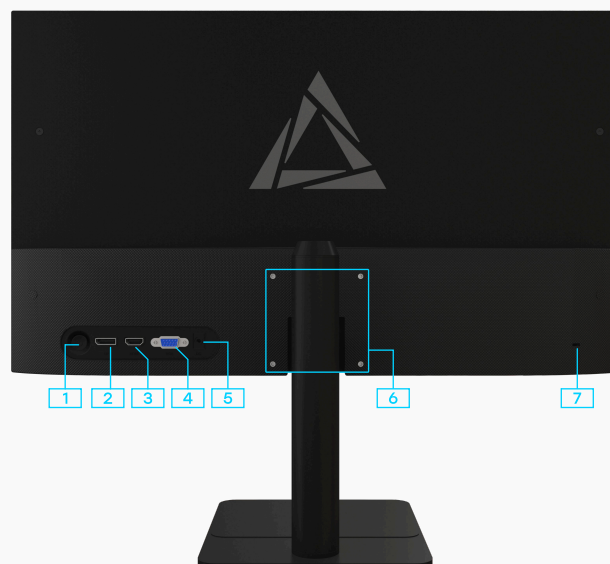

Display Sova

Model OM238I FHD

Delta Computers Sova is a range of Russian professional displays designed to create modern workstations for professionals in various fields.

The Sova OM238I monitor with a 23.8-inch frameless FHD display allows for comfortable work with standard applications due to high image quality and a wide viewing angle.

Features

- △ Matte 23.8" FHD IPS panel
- △ 89% screen-to-body ratio
- △ Suitable for multimonitor setups due to thin bezels
- △ Built-in speakers
- △ Wide range of modern graphic outputs HDMI/DP/VGA
- △ Reduced harmful blue light through Low Blue Light Eye technology
- △ Height-adjustable stand option
- △ Security of the monitor is confirmed by passing the equipment special testing and special examination

**MINPROMTORG
RUSSIA**

1. Control joystick with an integrated power button
2. DisplayPort 1.2
3. HDMI 1.4

4. VGA
5. Audio out
6. VESA 75 mount
7. Kensington Lock connector